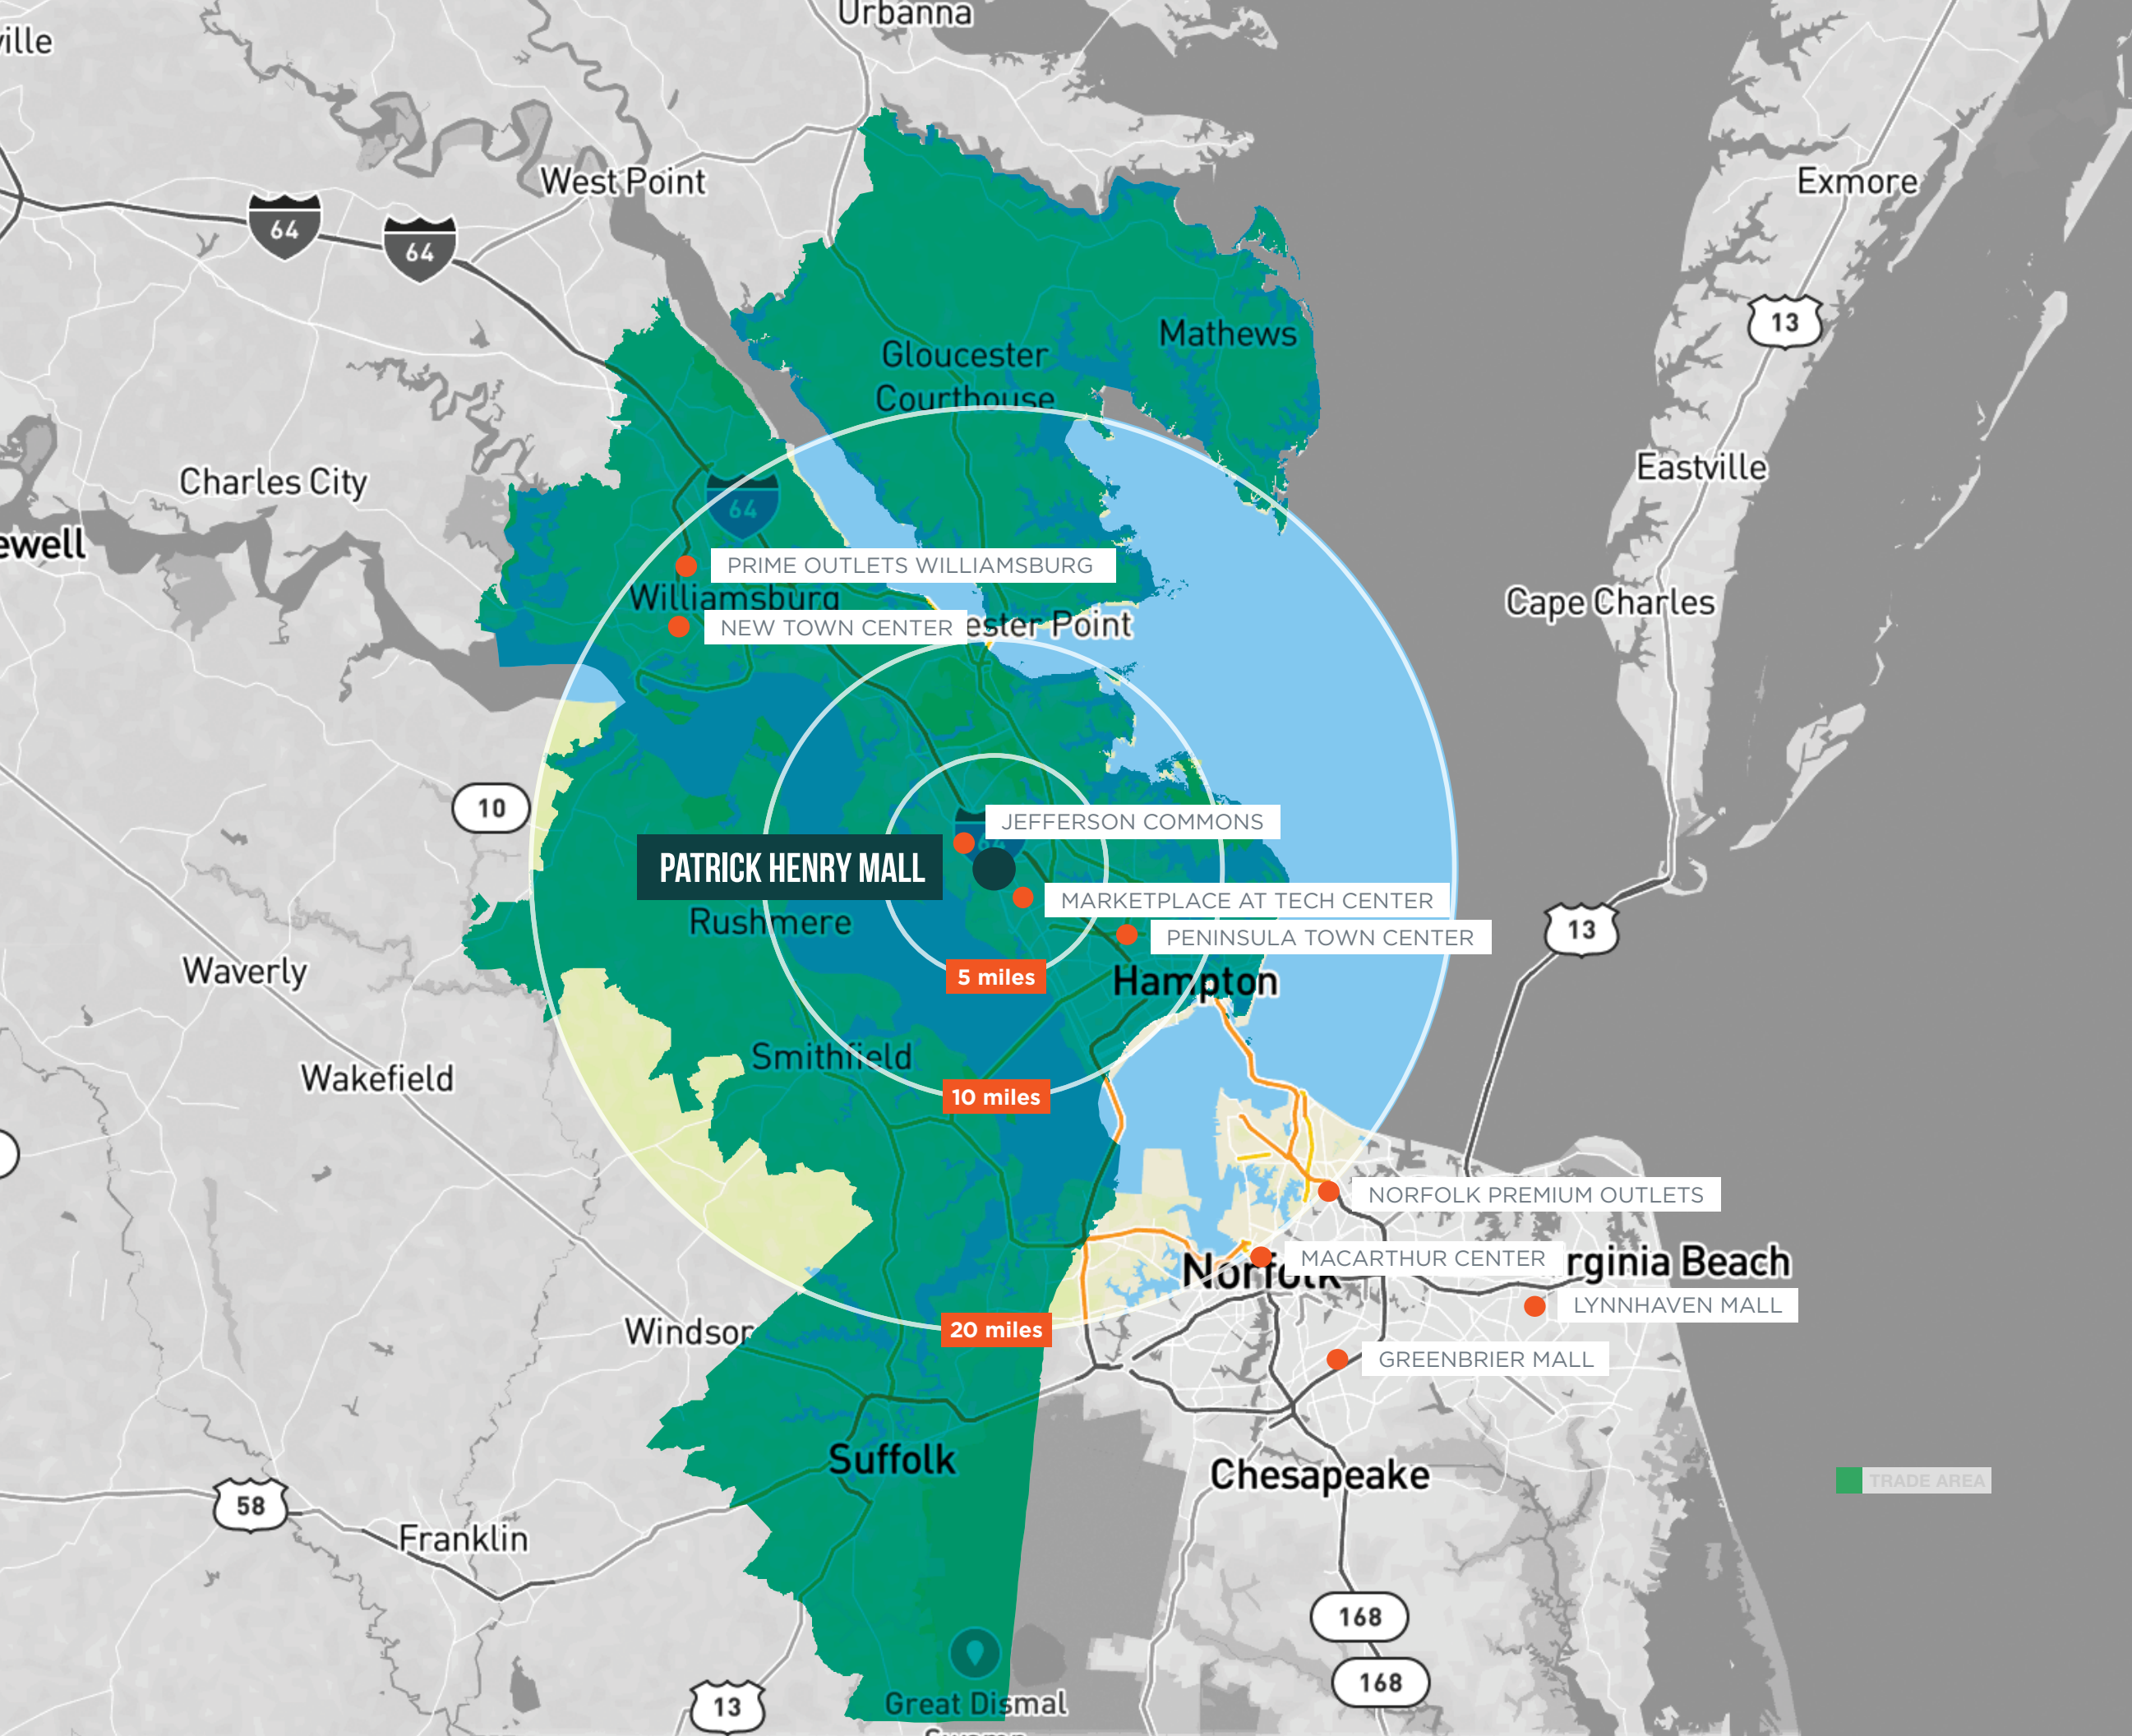

5,500 sf

Twisted Crab

4,900 sf

Chipotle

2,500 sf

[VIEW LEASE & SITE PLANS](#)

INTERSTATE 64
200K VEHICLES AADT

ROGER BROWN ROAD

JEFFERSON AVENUE

□ PREIT retail ■ Other retail ■ Transportation

POPULATION

664,174

HOUSEHOLDS

266,613

AVERAGE HHI

\$102,543