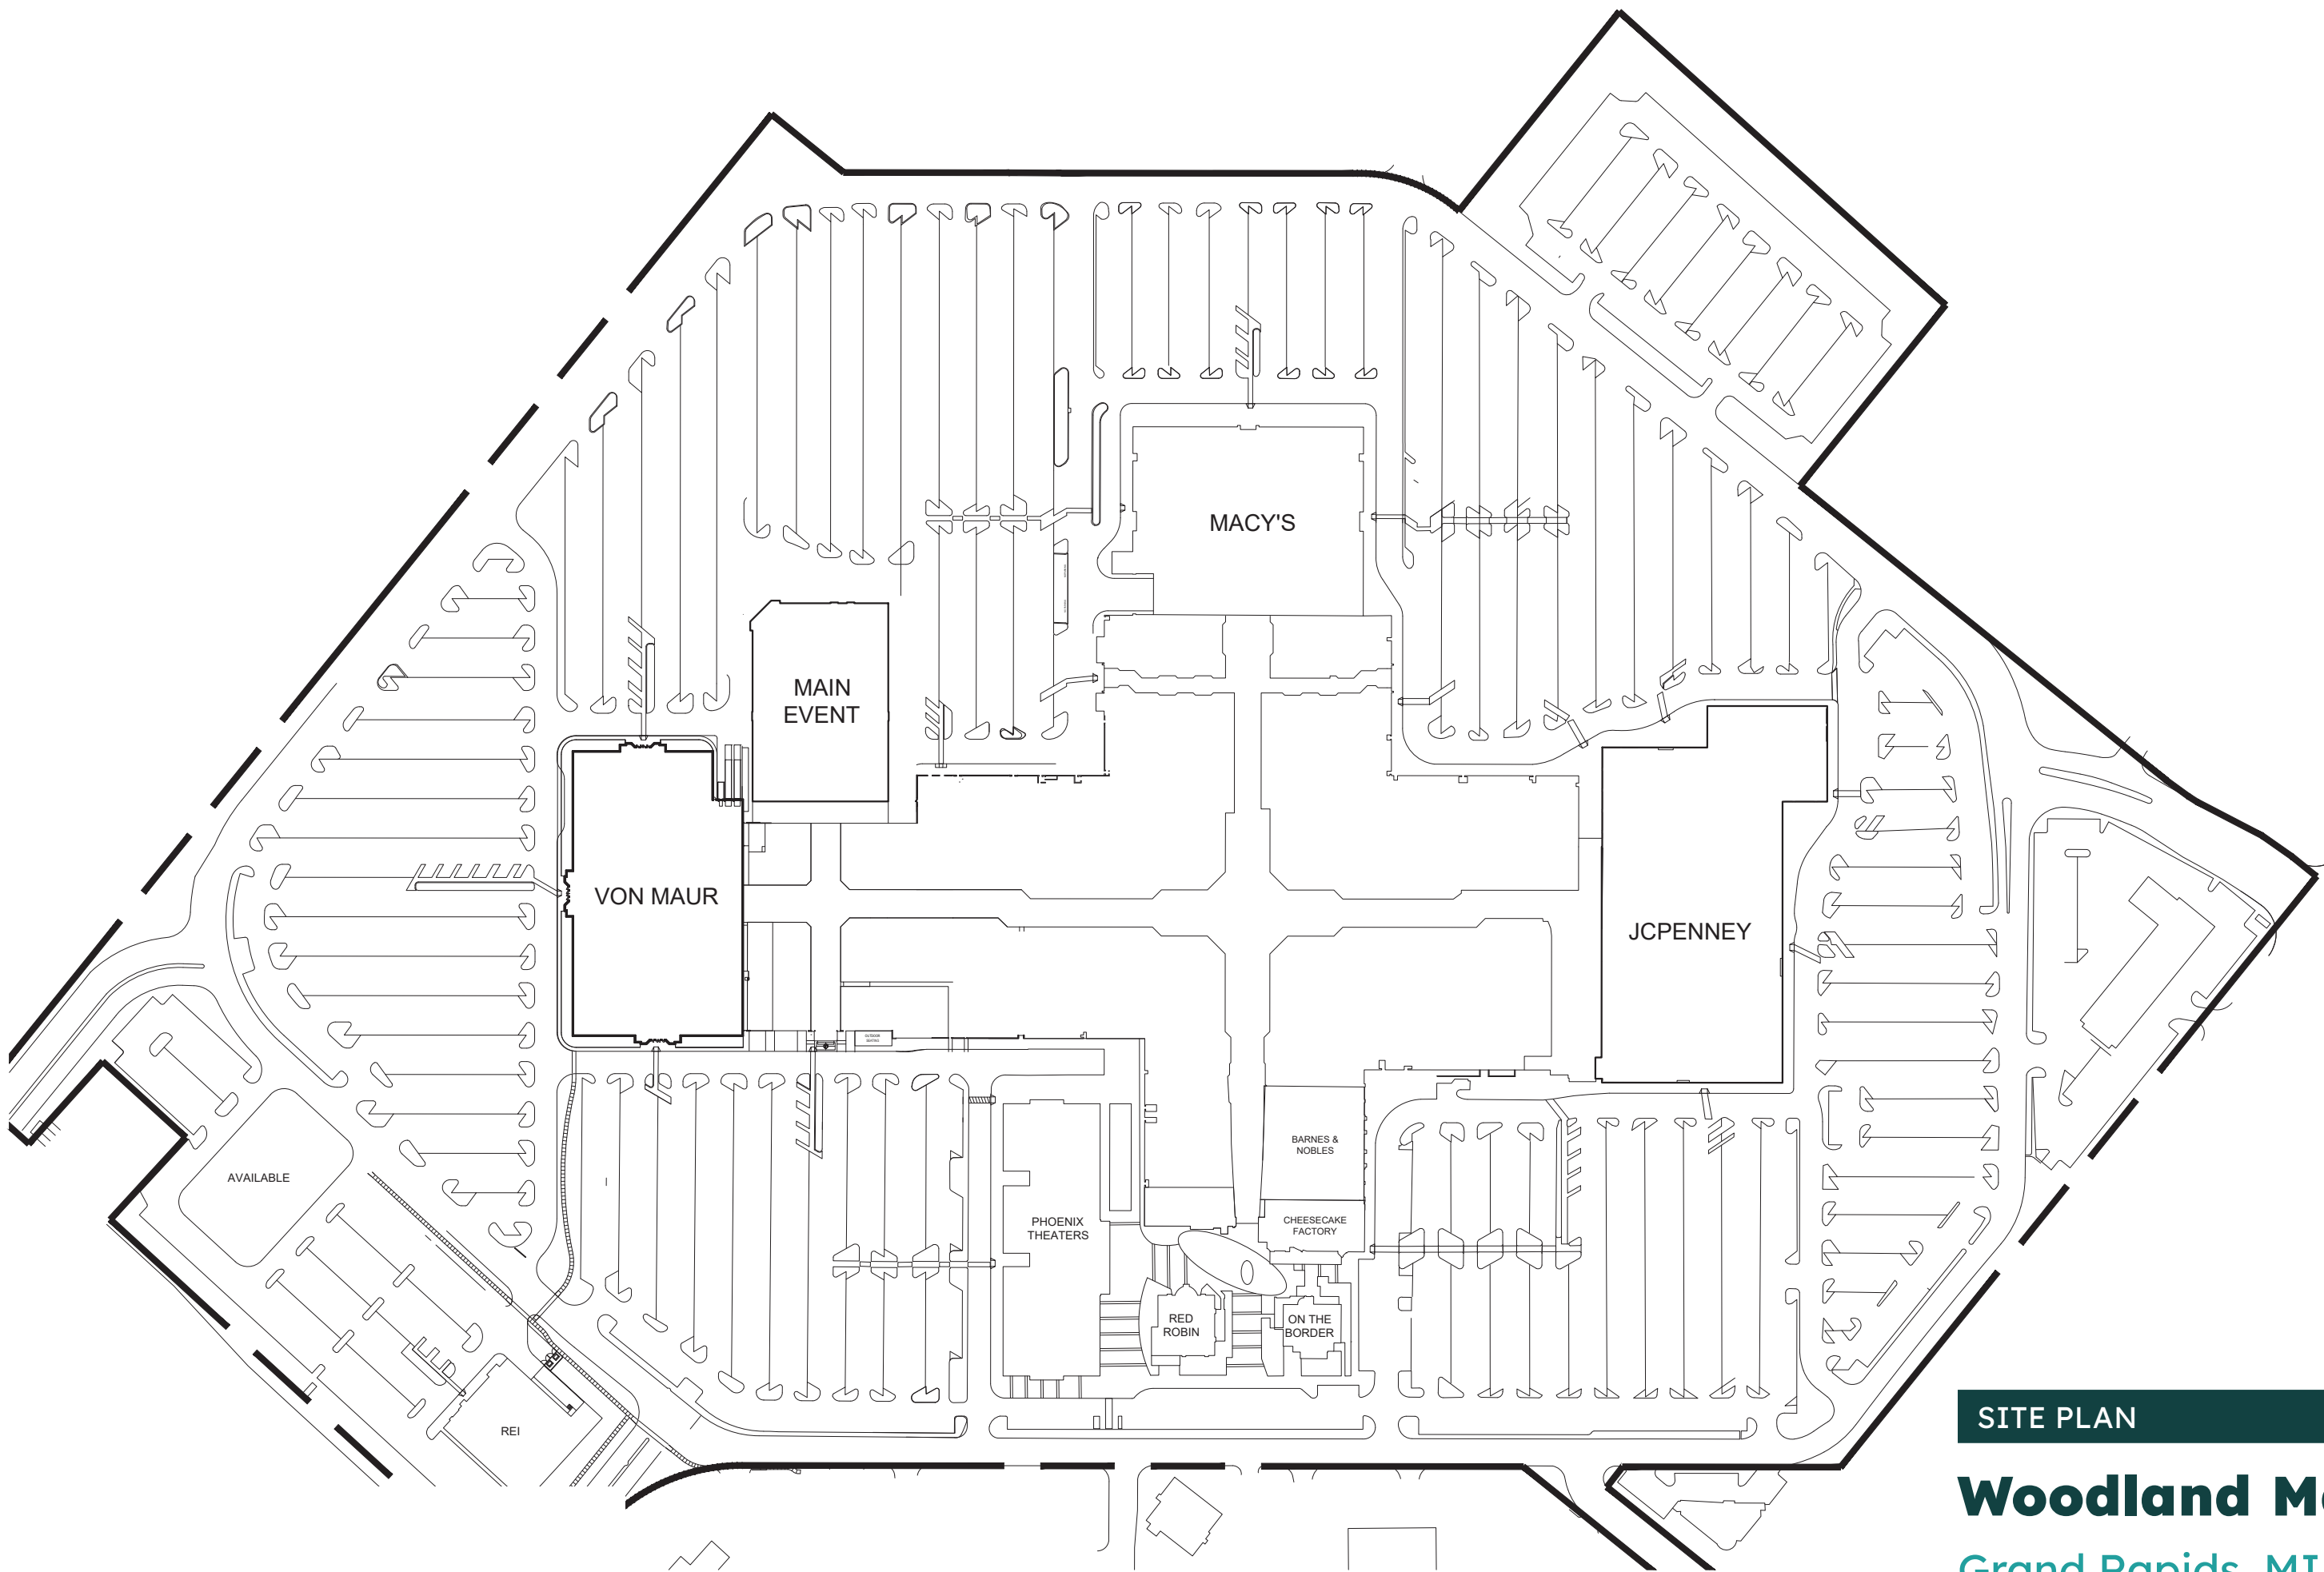

🍴 Restaurants & Outparcels

- REI Co-op..... 20,000 sf
- Texas de Brazil 9,000 sf
- The Cheesecake Factory..... 8,300 sf
- Red Robin..... 7,100 sf
- On The Border 5,200 sf

Coming Soon
Shake Shack

Hilton Garden Inn

HomeGoods

Chick-fil-A

FUTURE RESTAURANTS

SHAKE SHACK
Coming Soon

28TH STREET EAST & WEST
54.5K VEHICLES AADT

○ PREIT Retail

● Other Retail

■ Residential

■ Transportation

● Hotel

SITE PLAN

Woodland Mall

Grand Rapids, MI

LEASE PLAN

Woodland Mall
Grand Rapids, MI

S110
MAIN EVENT
40,000 SF