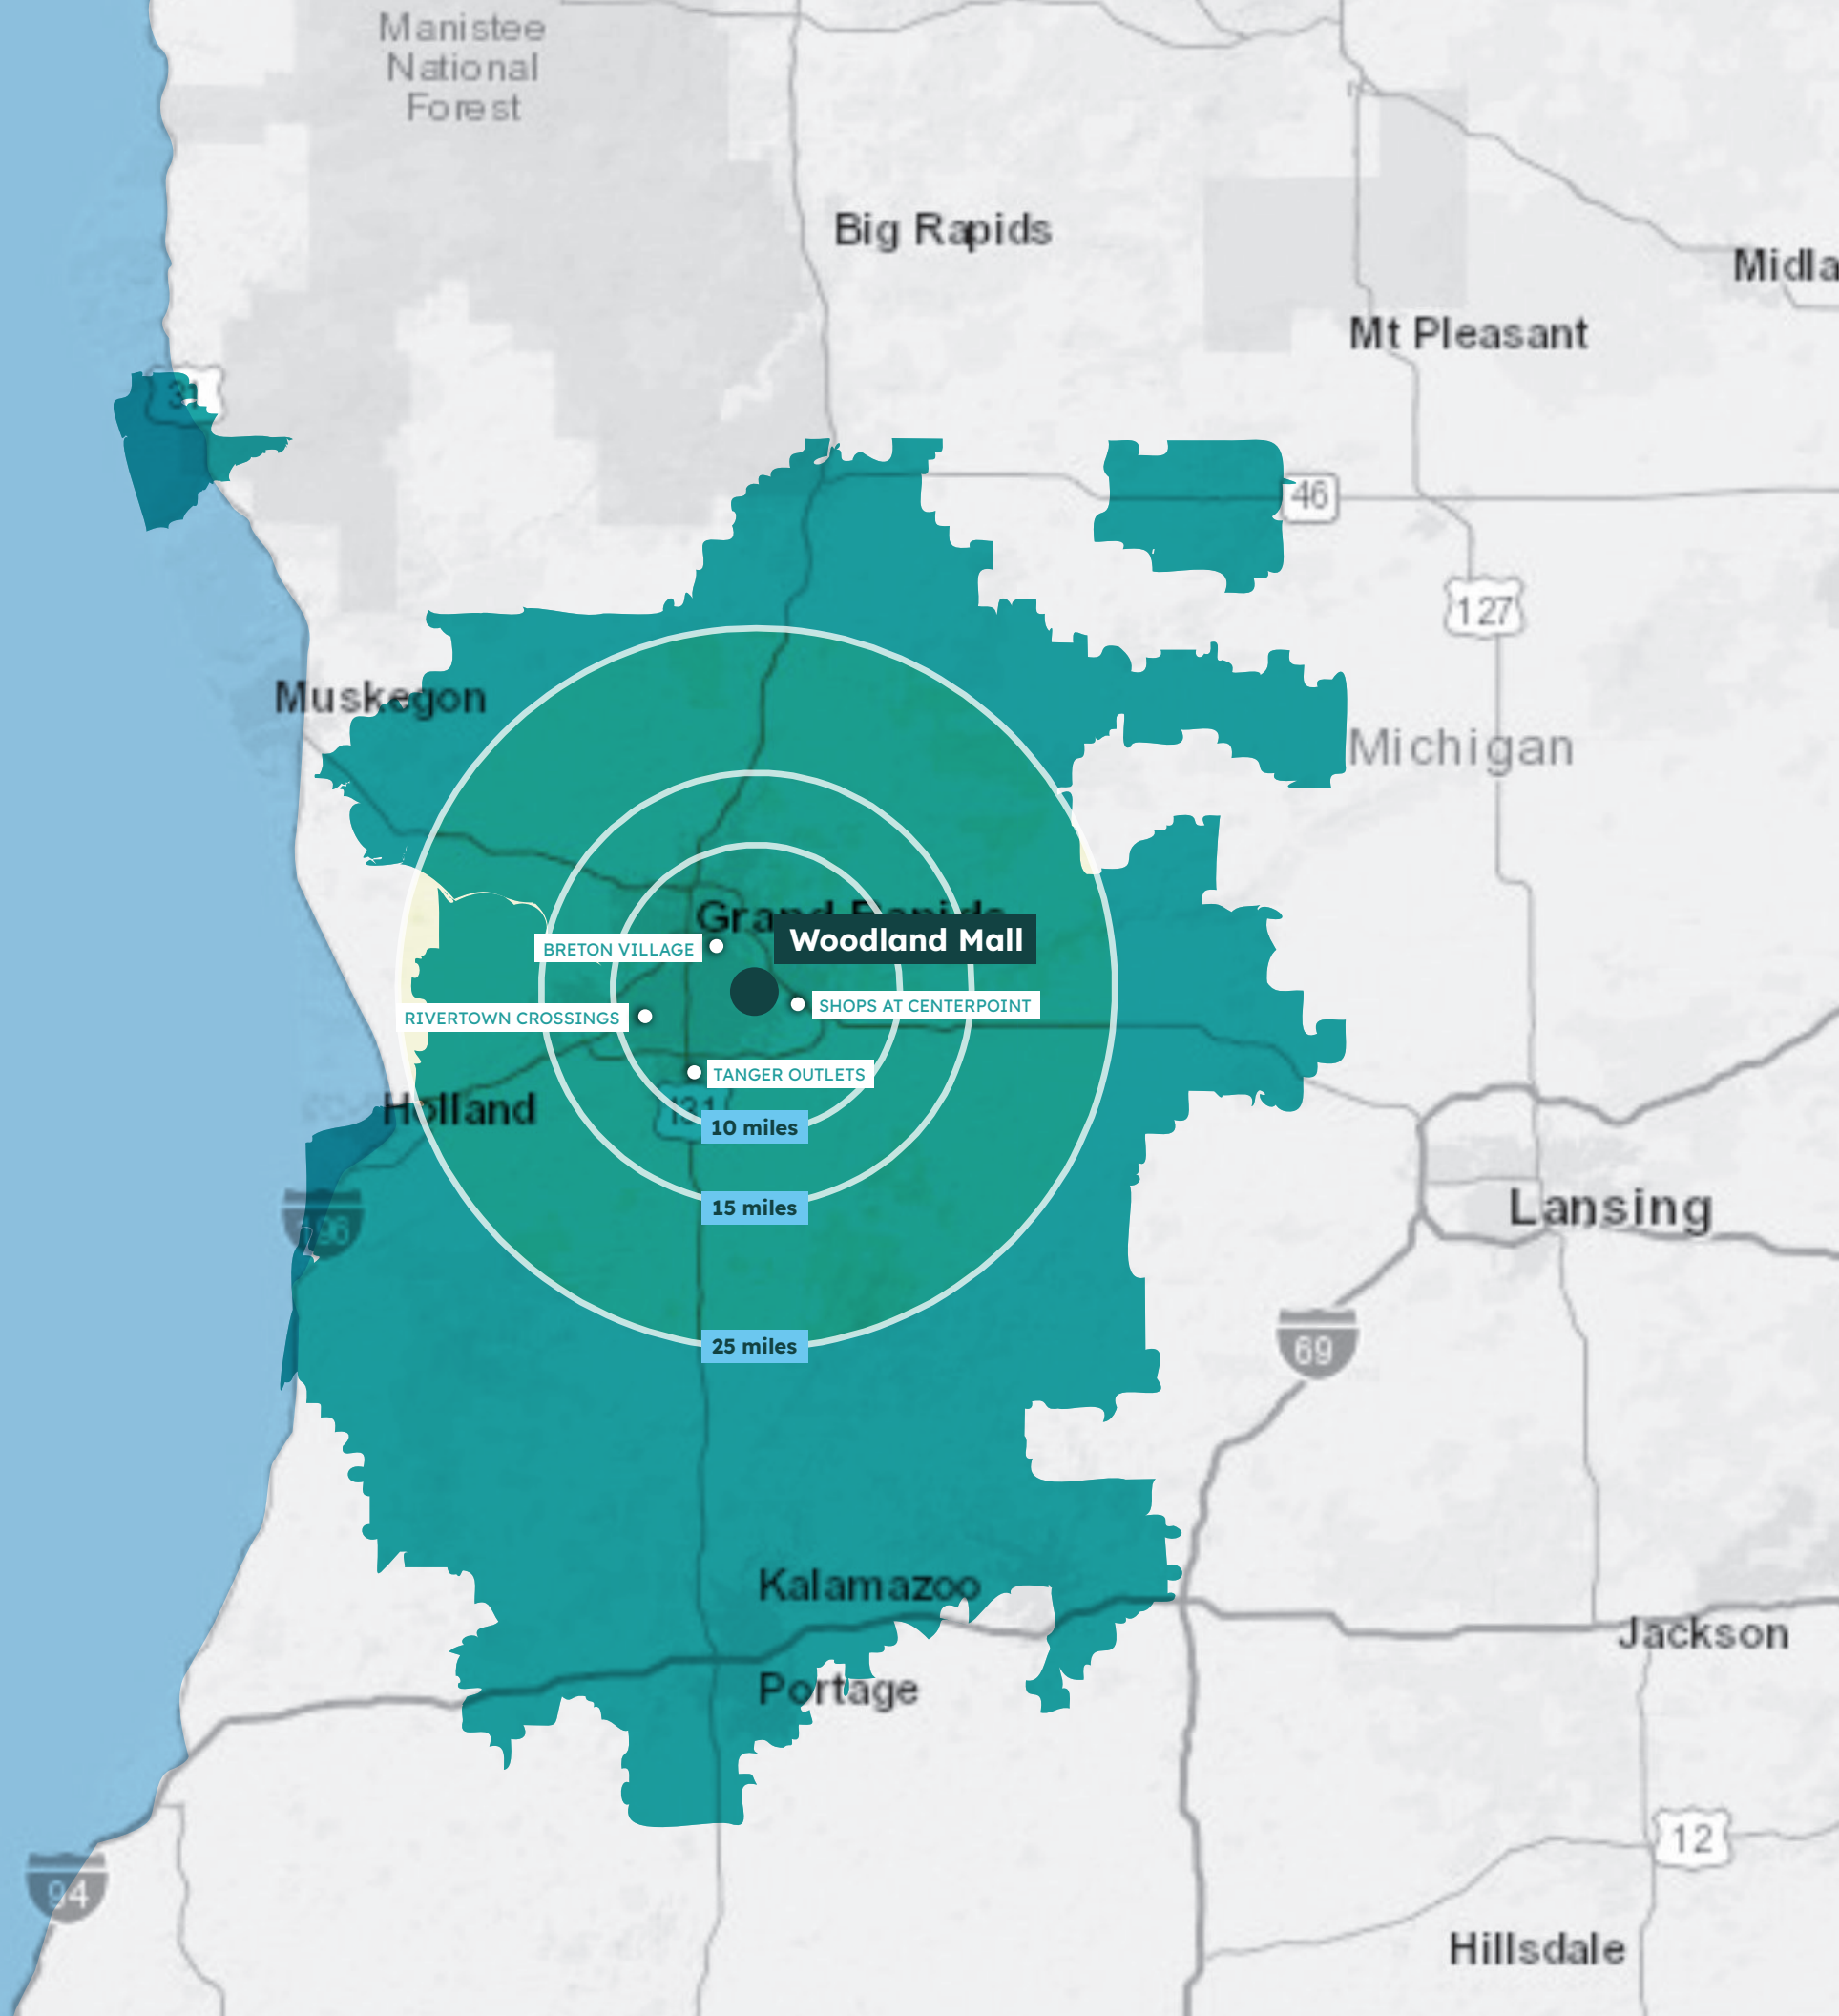

Woodland Mall

Grand Rapids, MI

Center Size
1,032,006 sf

Inline GLA
533,619 sf

Food Court
8 Units

1,520,870

POPULATION

593,916