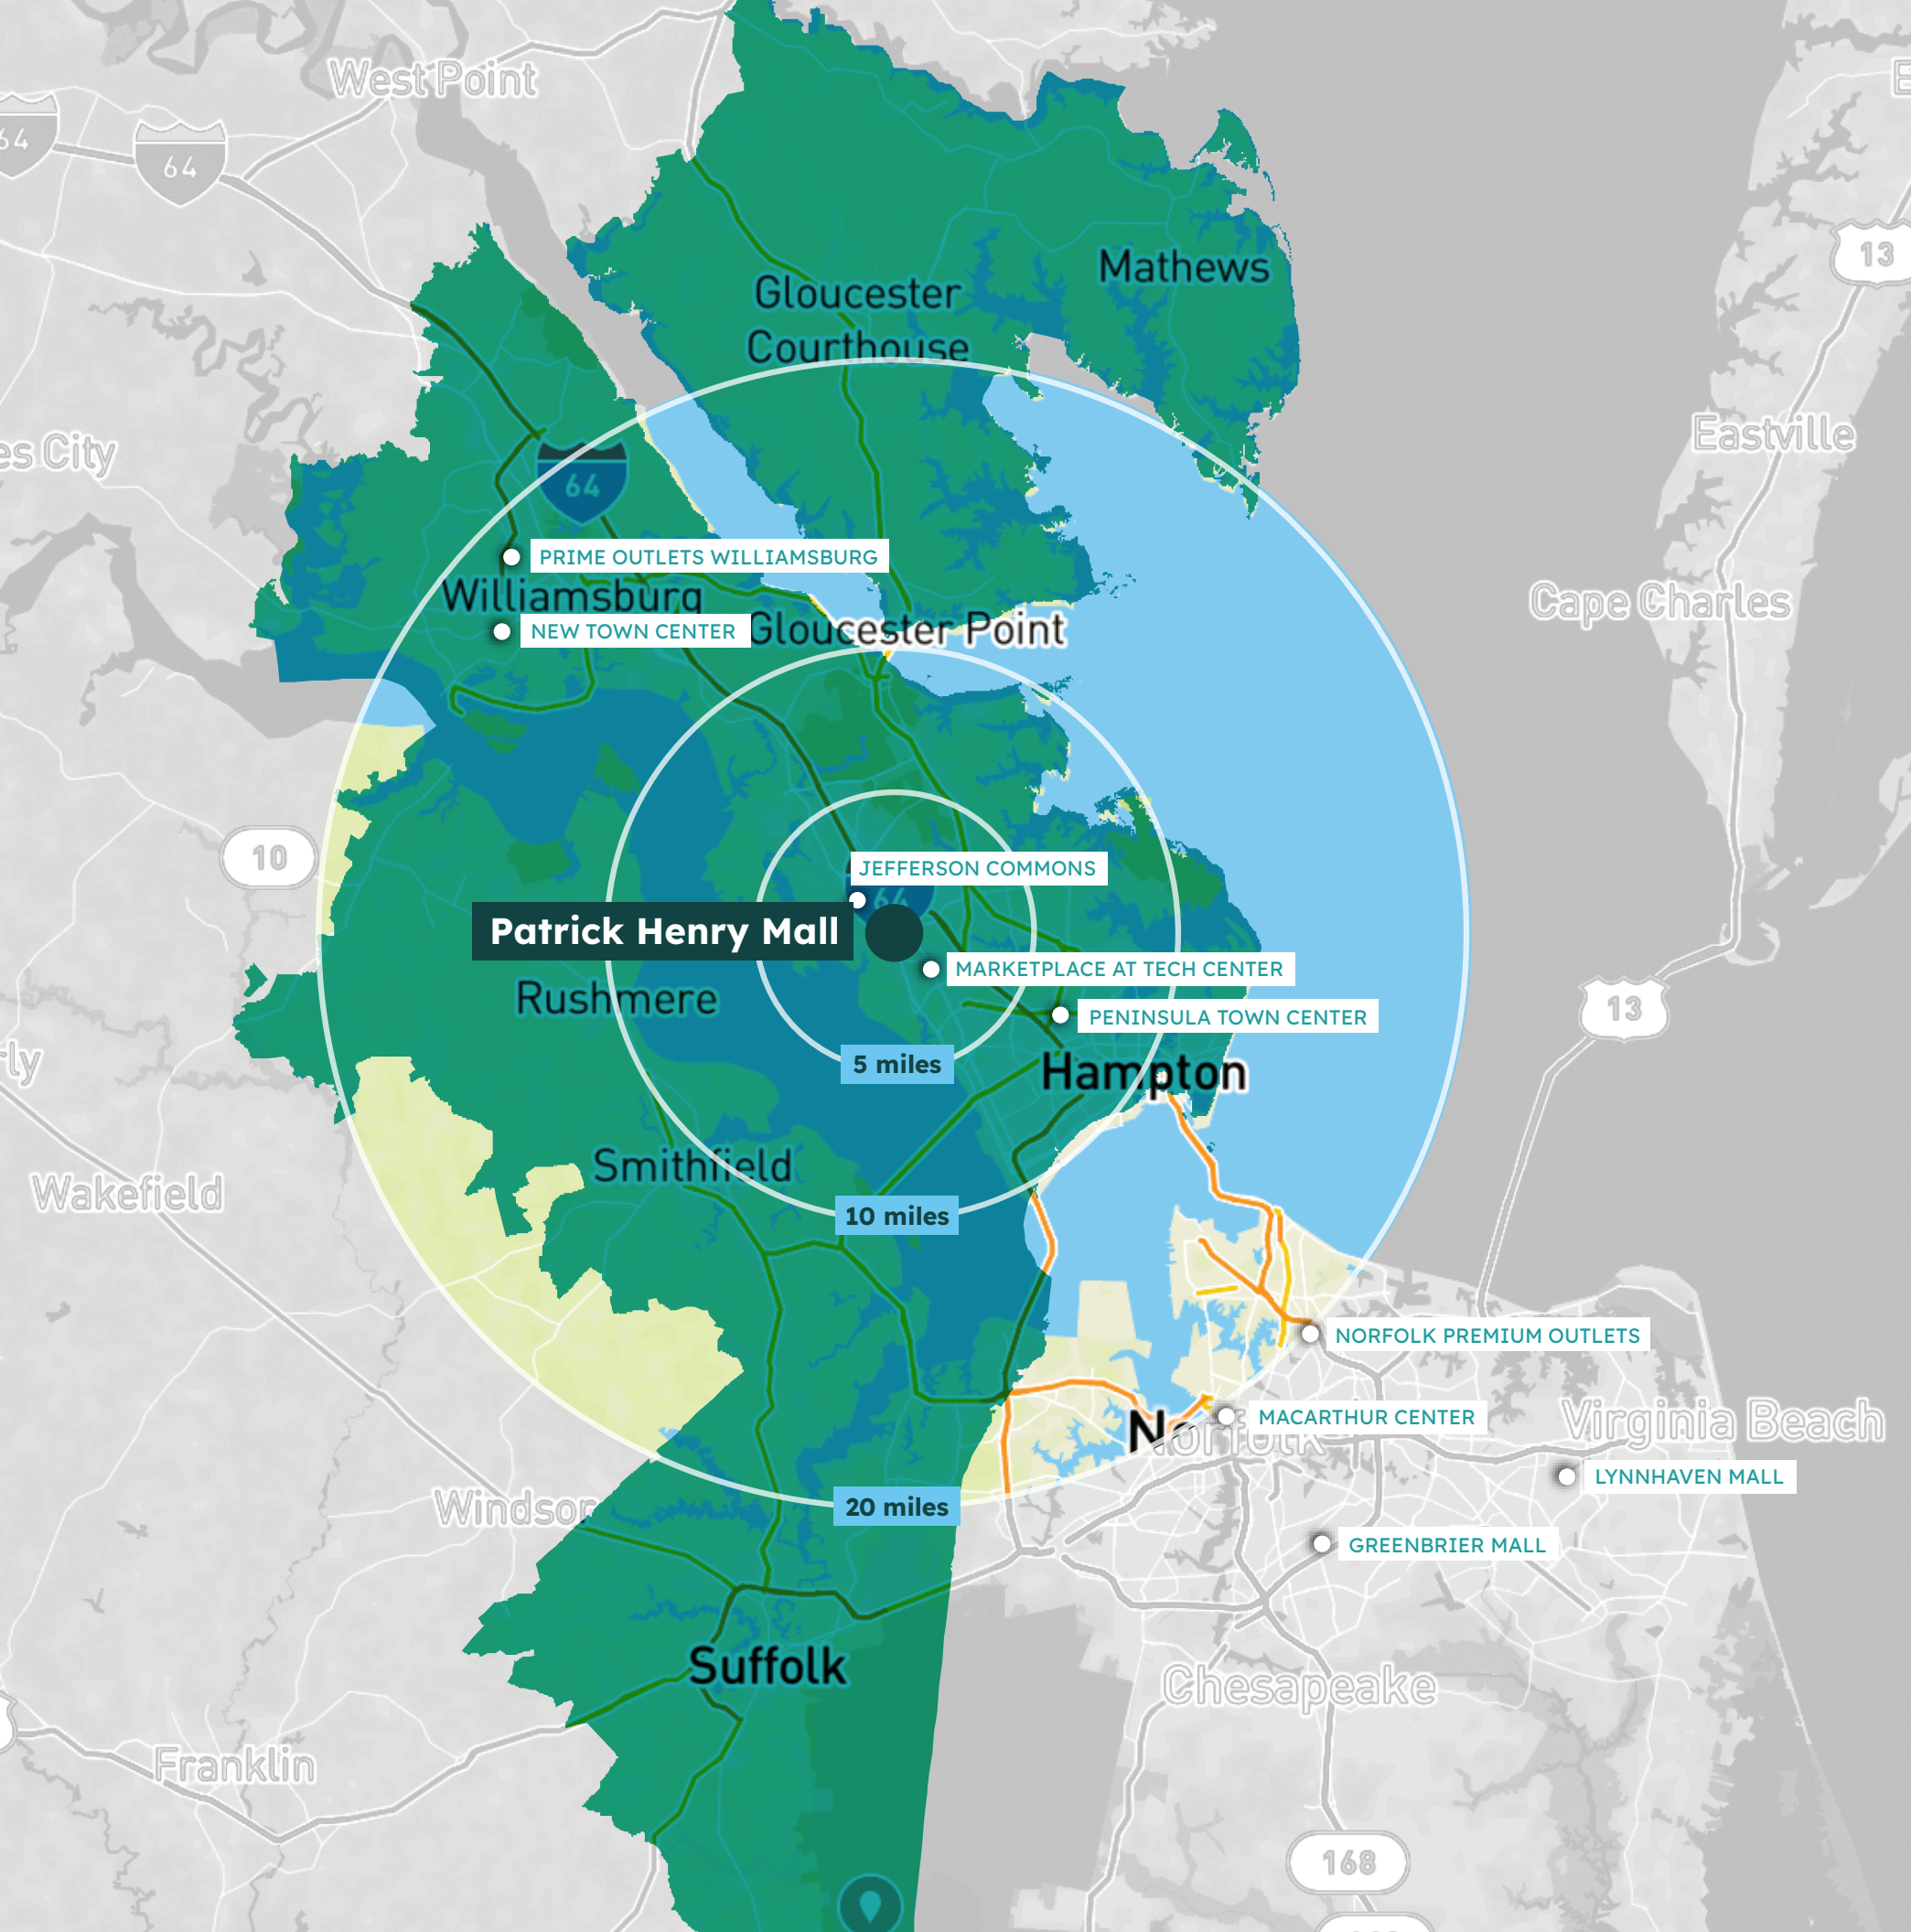

# Patrick Henry Mall

Newport News, VA

**Center Size**  
717,911 sf

**Inline GLA**  
298,292 sf

**Food Court**  
11 Units

**670,711**

POPULATION

**271,819**

 **Restaurants**

- Red Robin.....7,800 sf
- iNoodle ..... 5,500 sf
- Twisted Crab Seafood & Bar.....4,900 sf
- Chipotle..... 2,500 sf

★ macy's

DICK'S  
SPORTING GOODS

JCPenney

Michaels

Burlington

INTERSTATE 64  
200K VEHICLES AADT