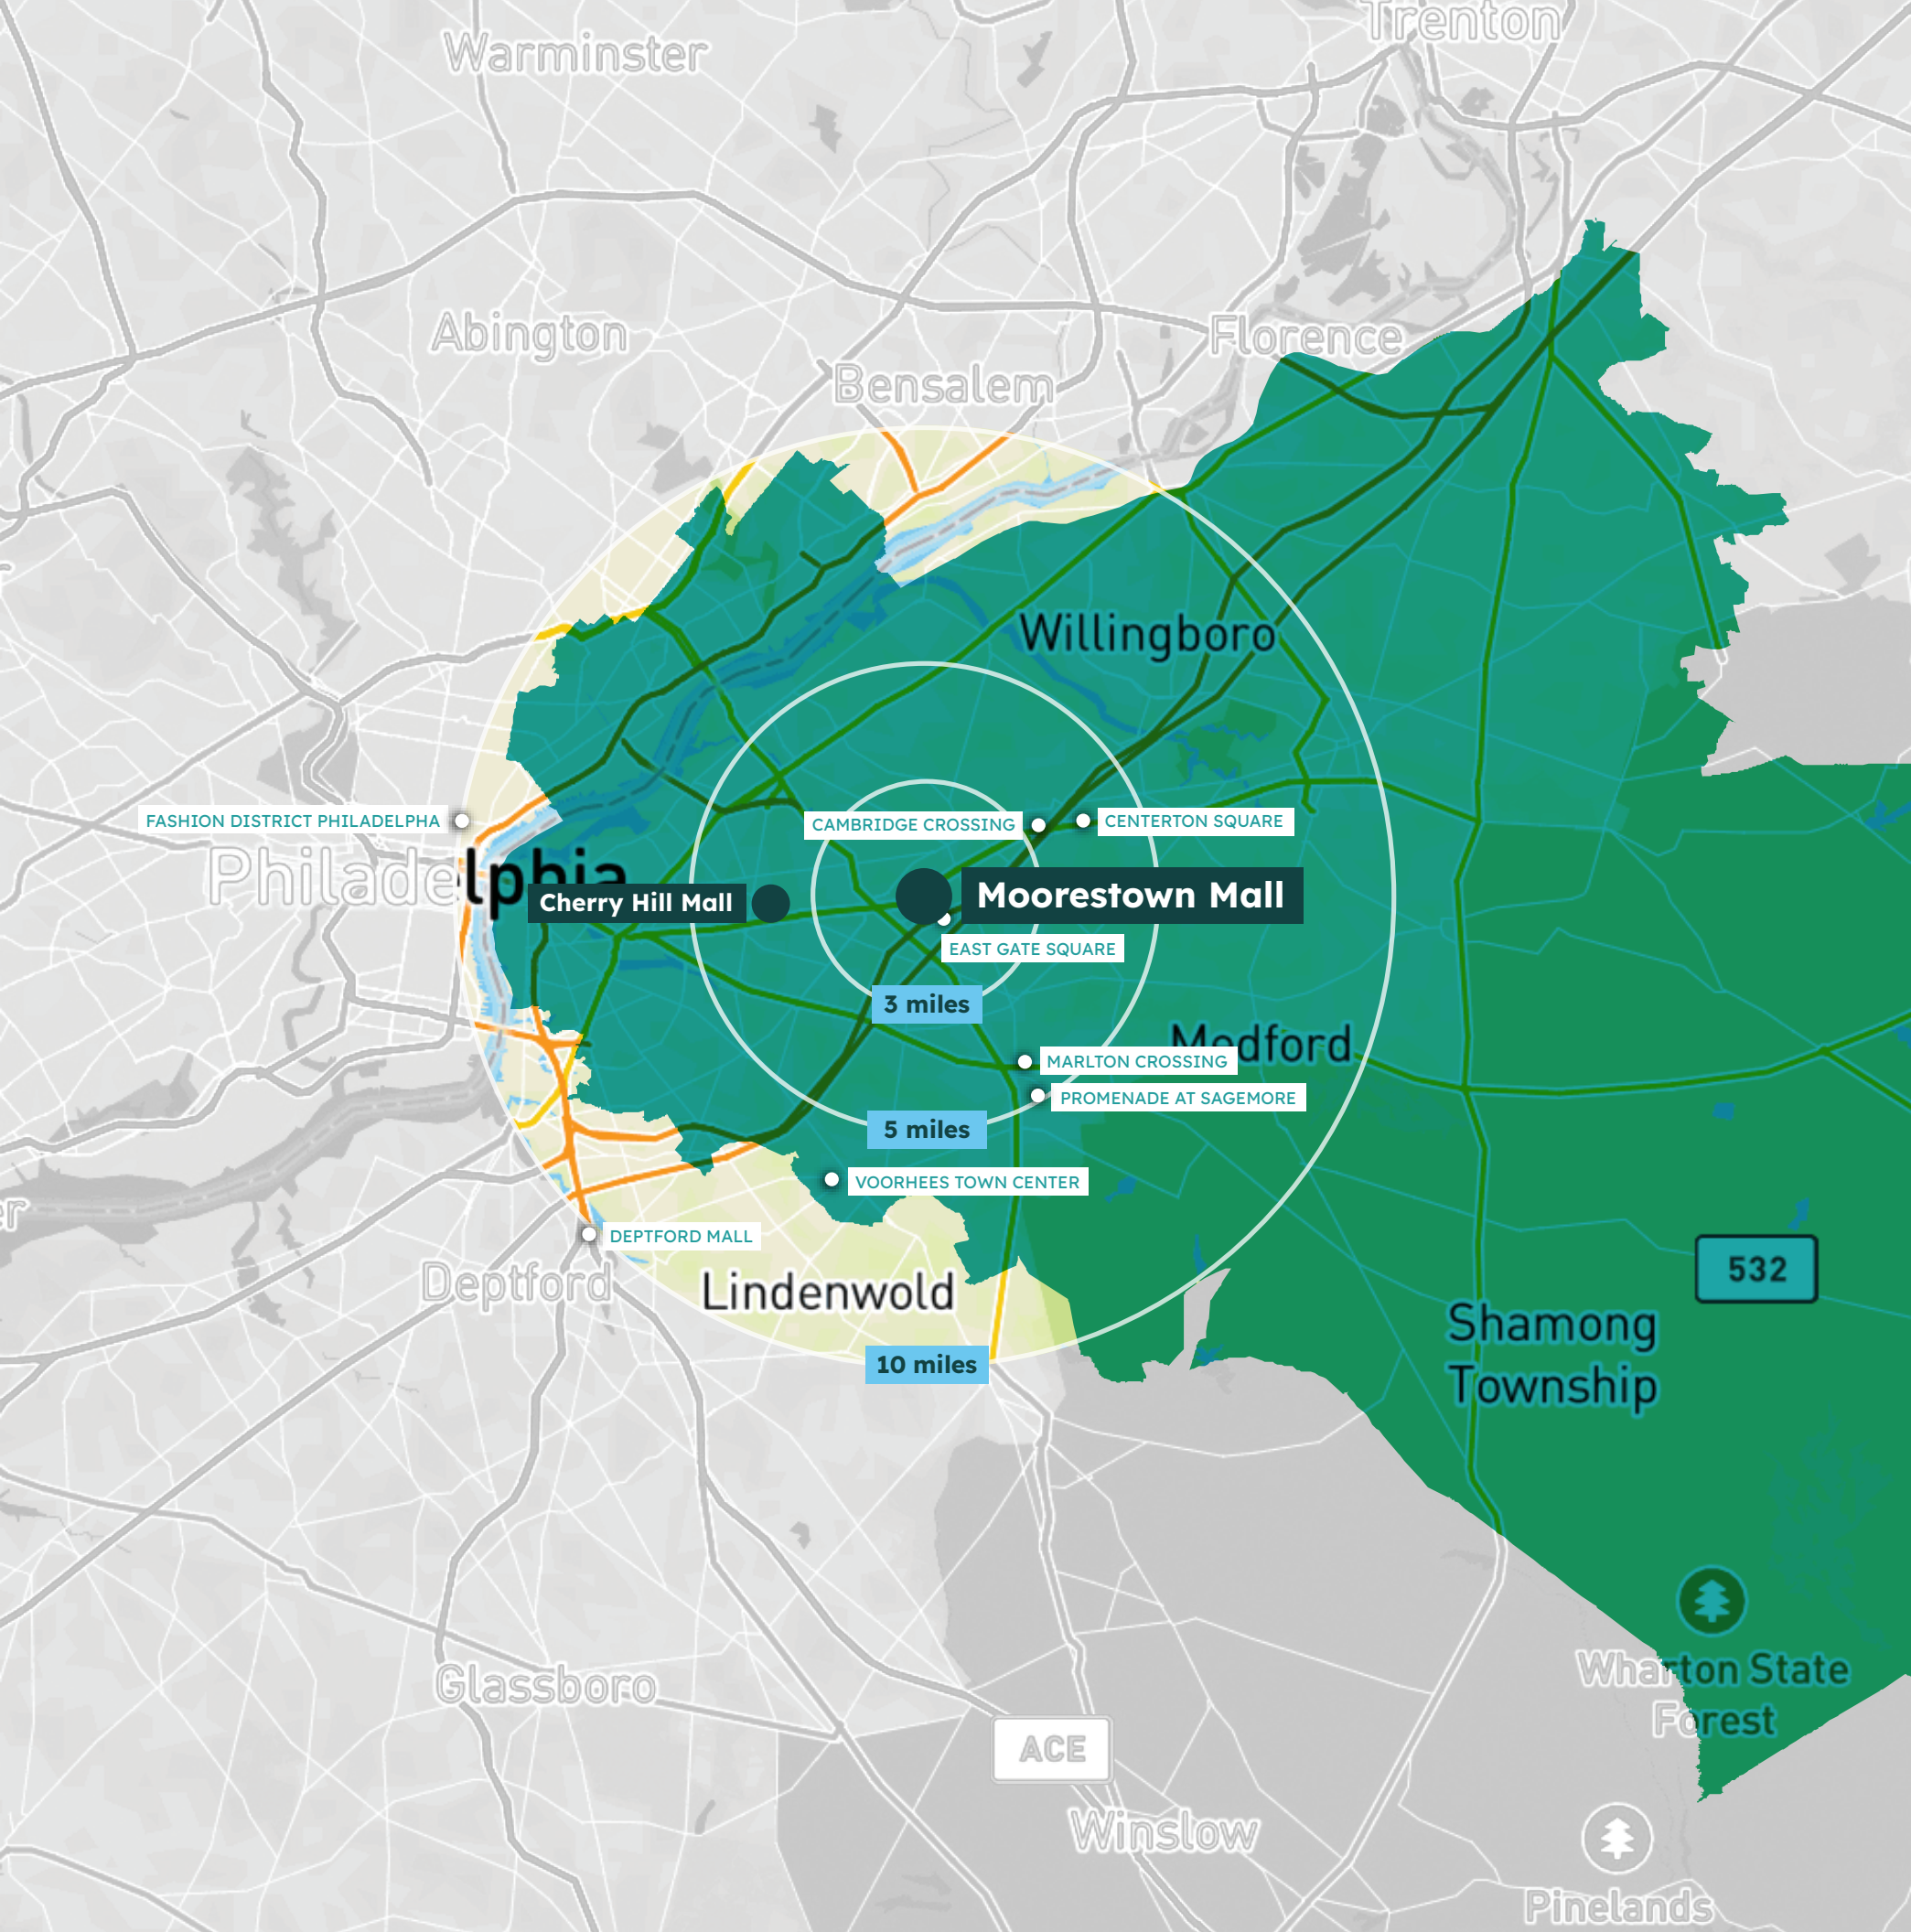

Moorestown Mall

Moorestown, NJ

Center Size
805,094 sf

Inline GLA
420,176 sf

Food Court
8 Units

1,070,921

POPULATION

408,891

MEDIAN AGE

Source: Esri 2025

 **Anchors & Junior Anchors**

Boscov's
203,000 sf

182,150 sf

58,400 sf

28,500 sf

Michaels
25,000 sf