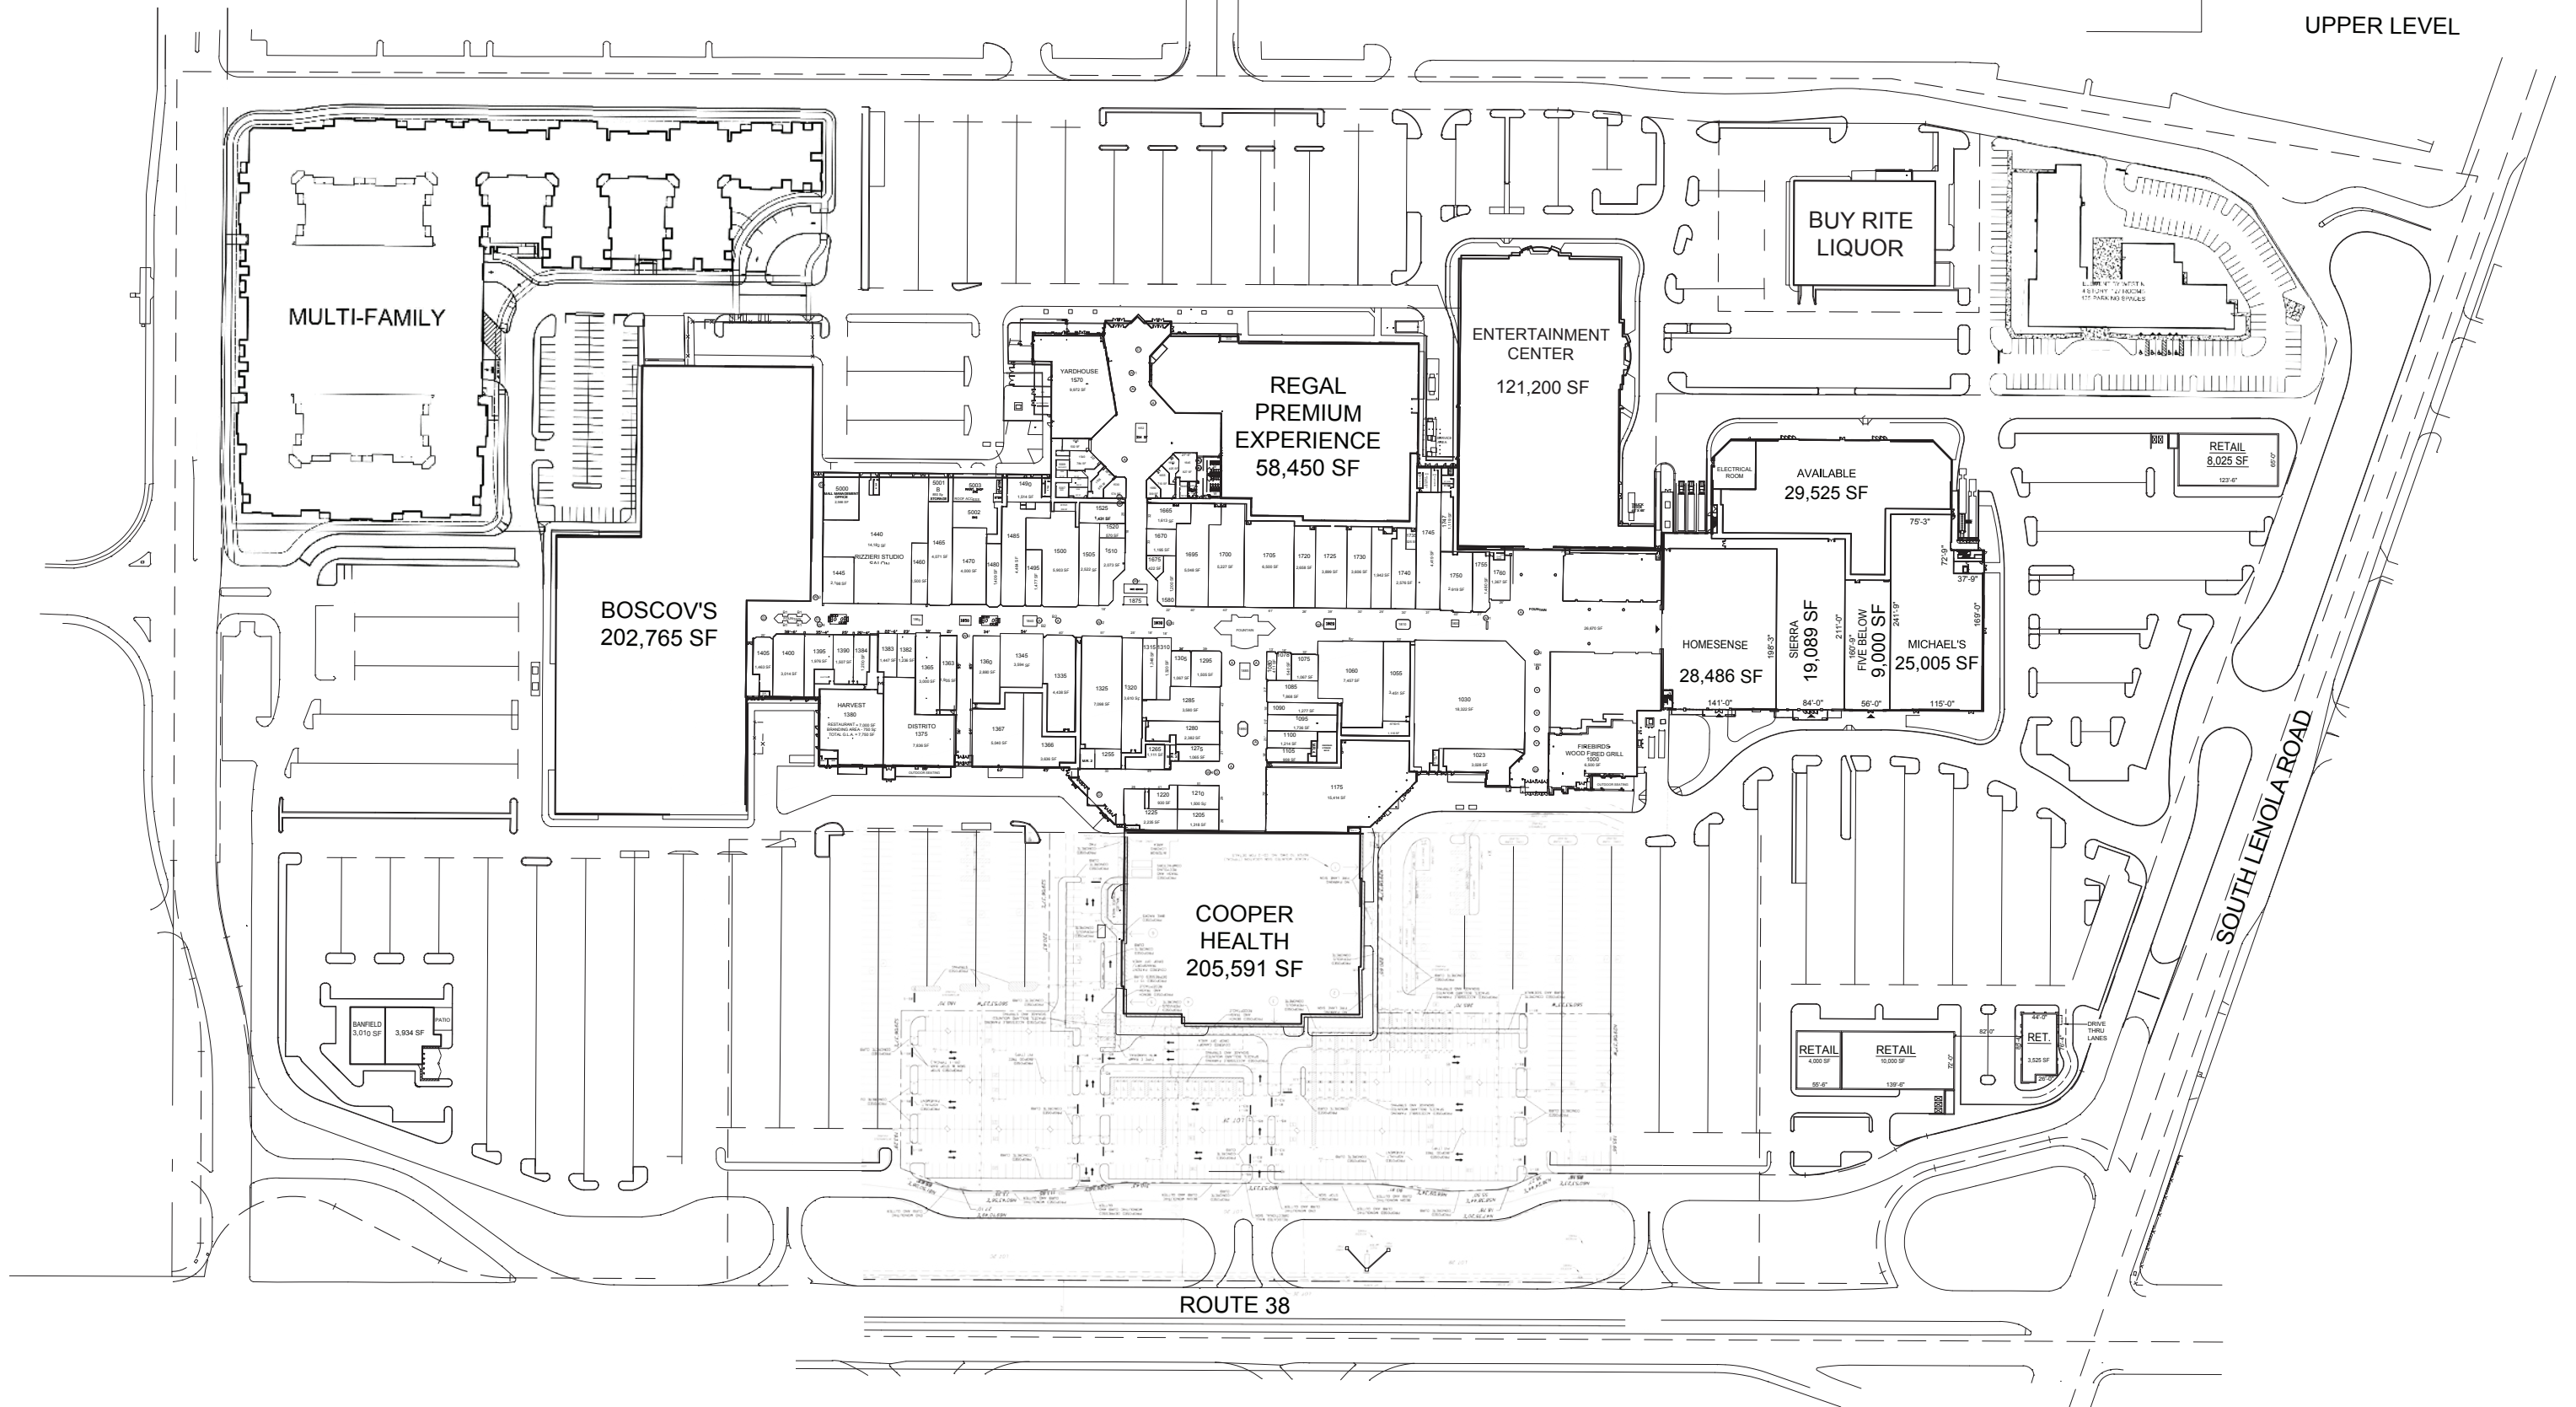

**planet
fitness**
22,800 sf

 **SIERRA™**
19,000 sf

Coming Soon
120,000 sf of Entertainment & Fun

 **Featured Retailers**

- Five Below
- H&M
- Kay Jewelers
- Orangetheory Fitness
- Rizzieri Salon & Spa

 **Restaurants & Outparcels**

- Super Buy Rite.....22,500 sf
- Yard House10,000 sf
- Ryfe Restaurant7,800 sf
- Harvest Seasonal Grill
and Wine Bar.....7,000 sf
- Firebirds Wood Fired Grill6,500 sf
- Banfield Pet Hospital.....3,500 sf
- Naan Indian Bistro.....3,000 sf

○ PREIT Retail

● Other Retail

■ Residential

■ Transportation

SITE PLAN

Moorestown Mall

Moorestown, NJ

LEASE PLAN