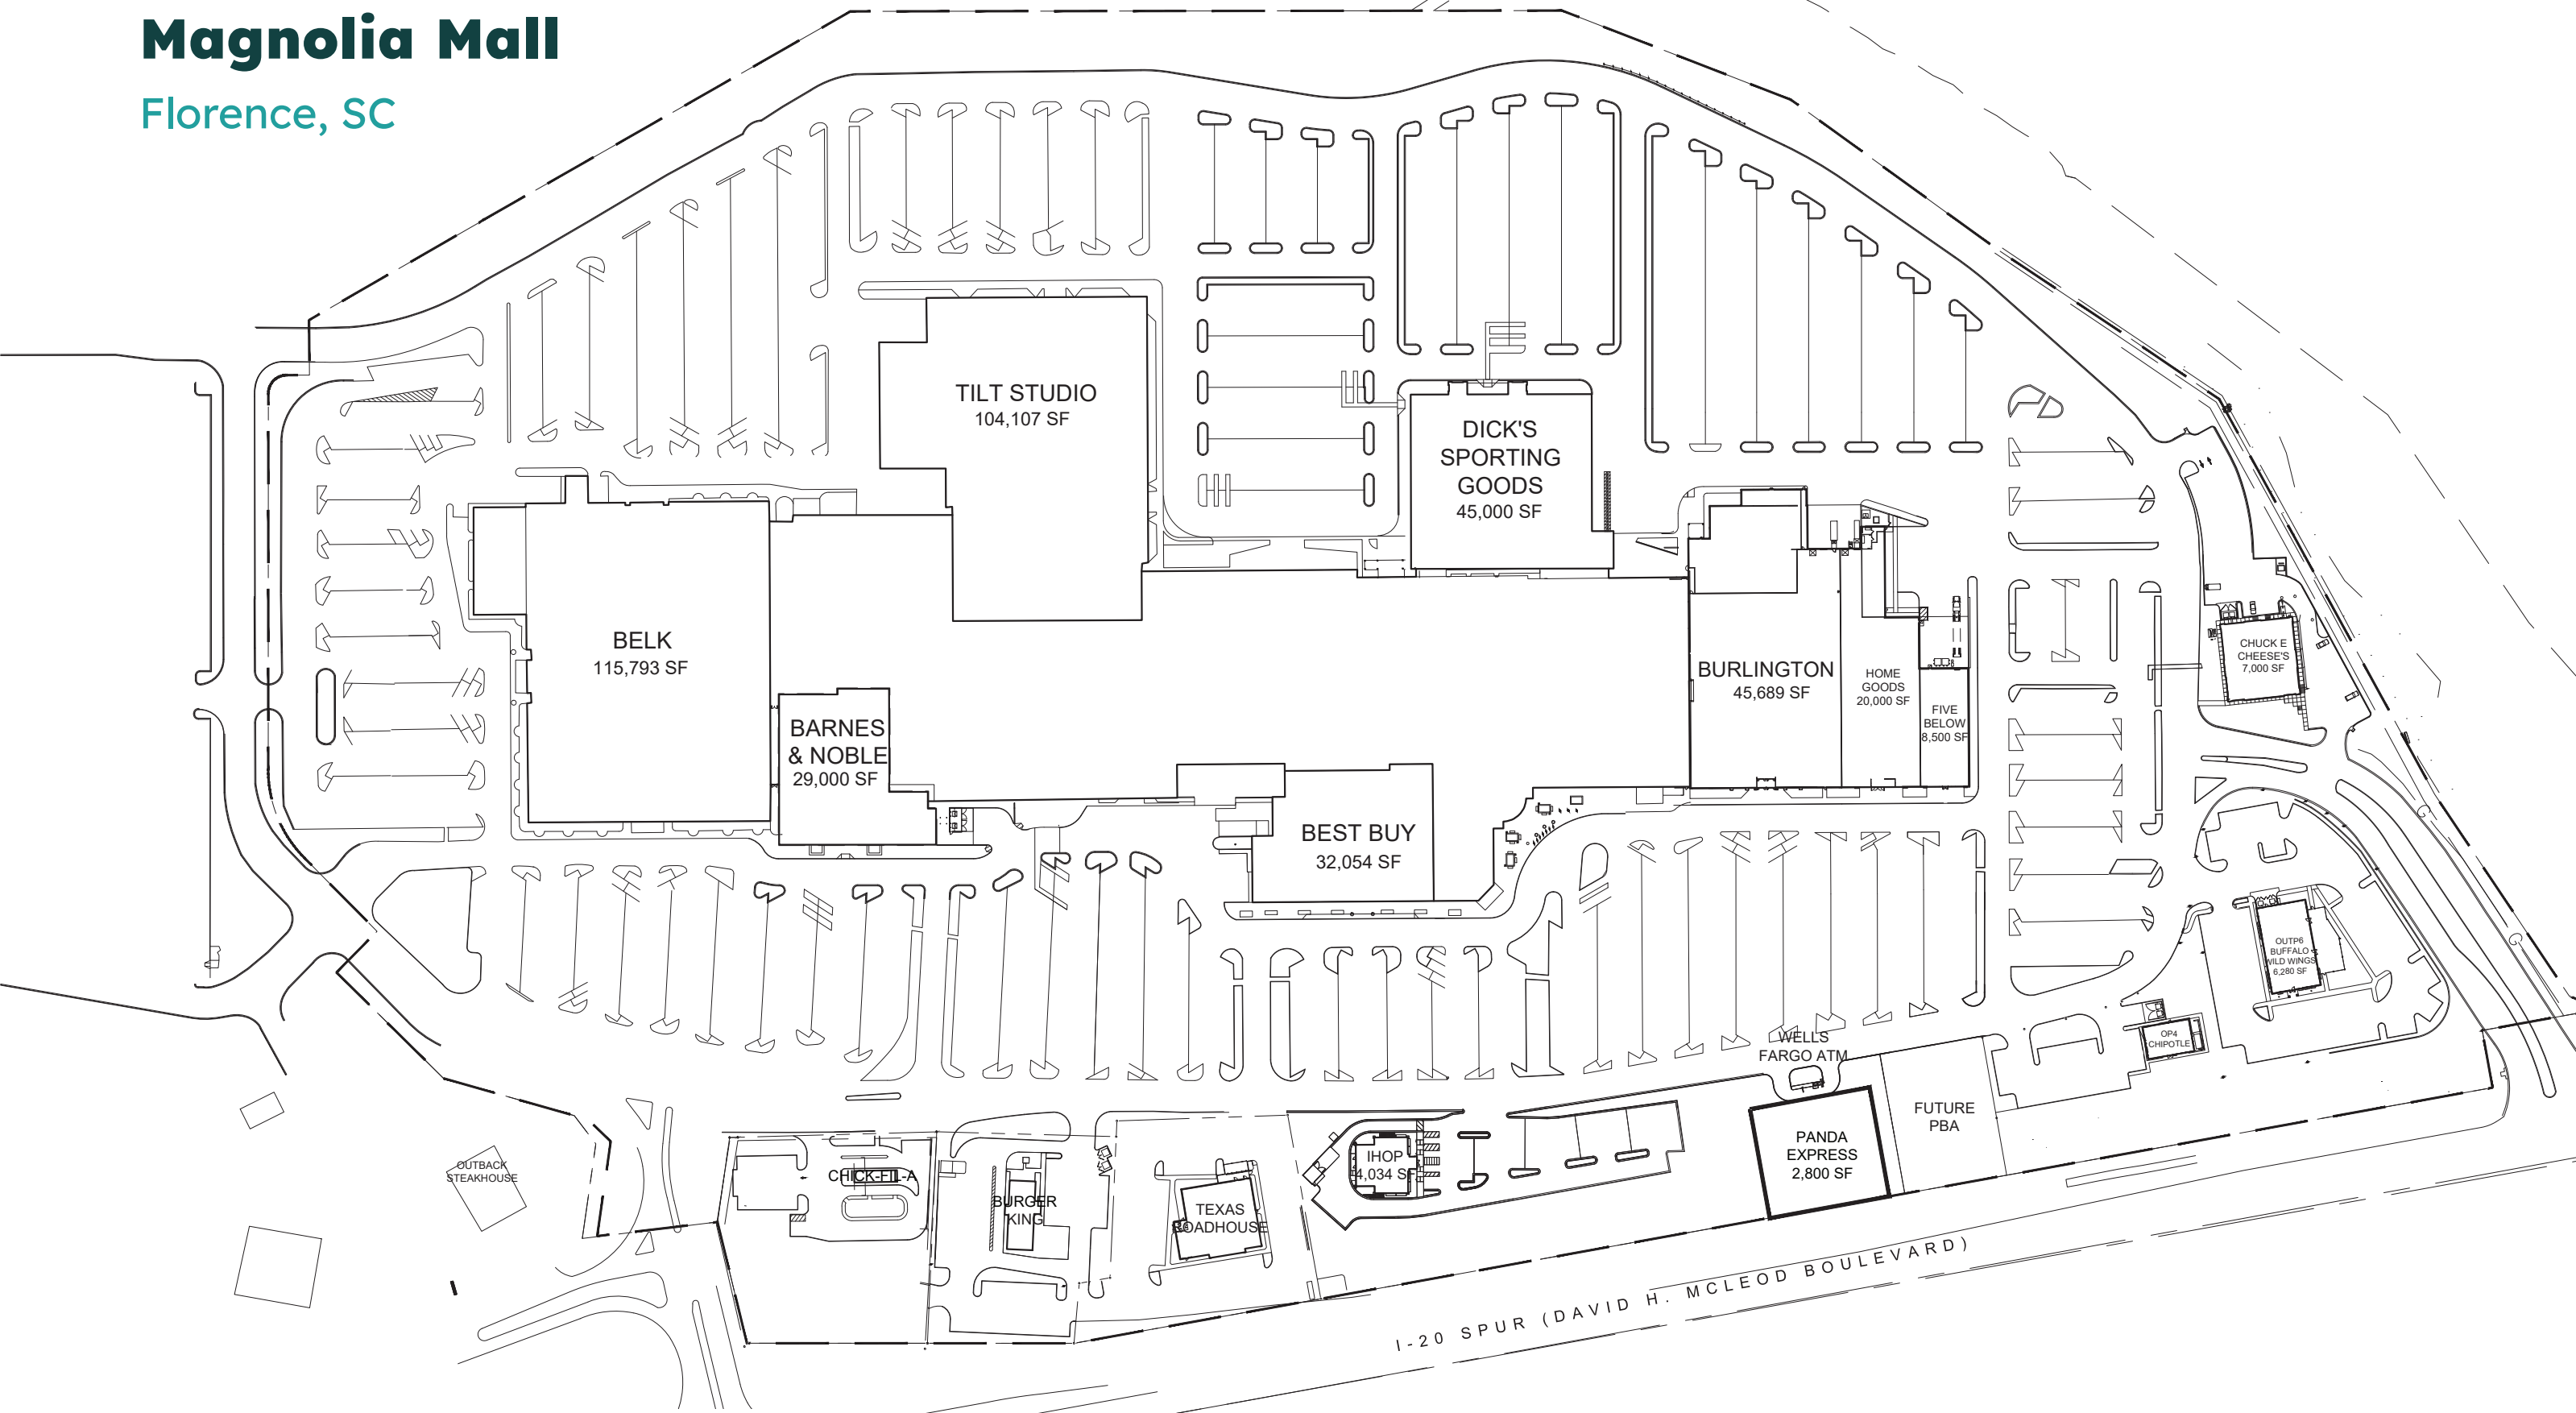

SITE PLAN

Magnolia Mall

Florence, SC

I-20 SPUR (DAVID H. MCLEOD BOULEVARD)