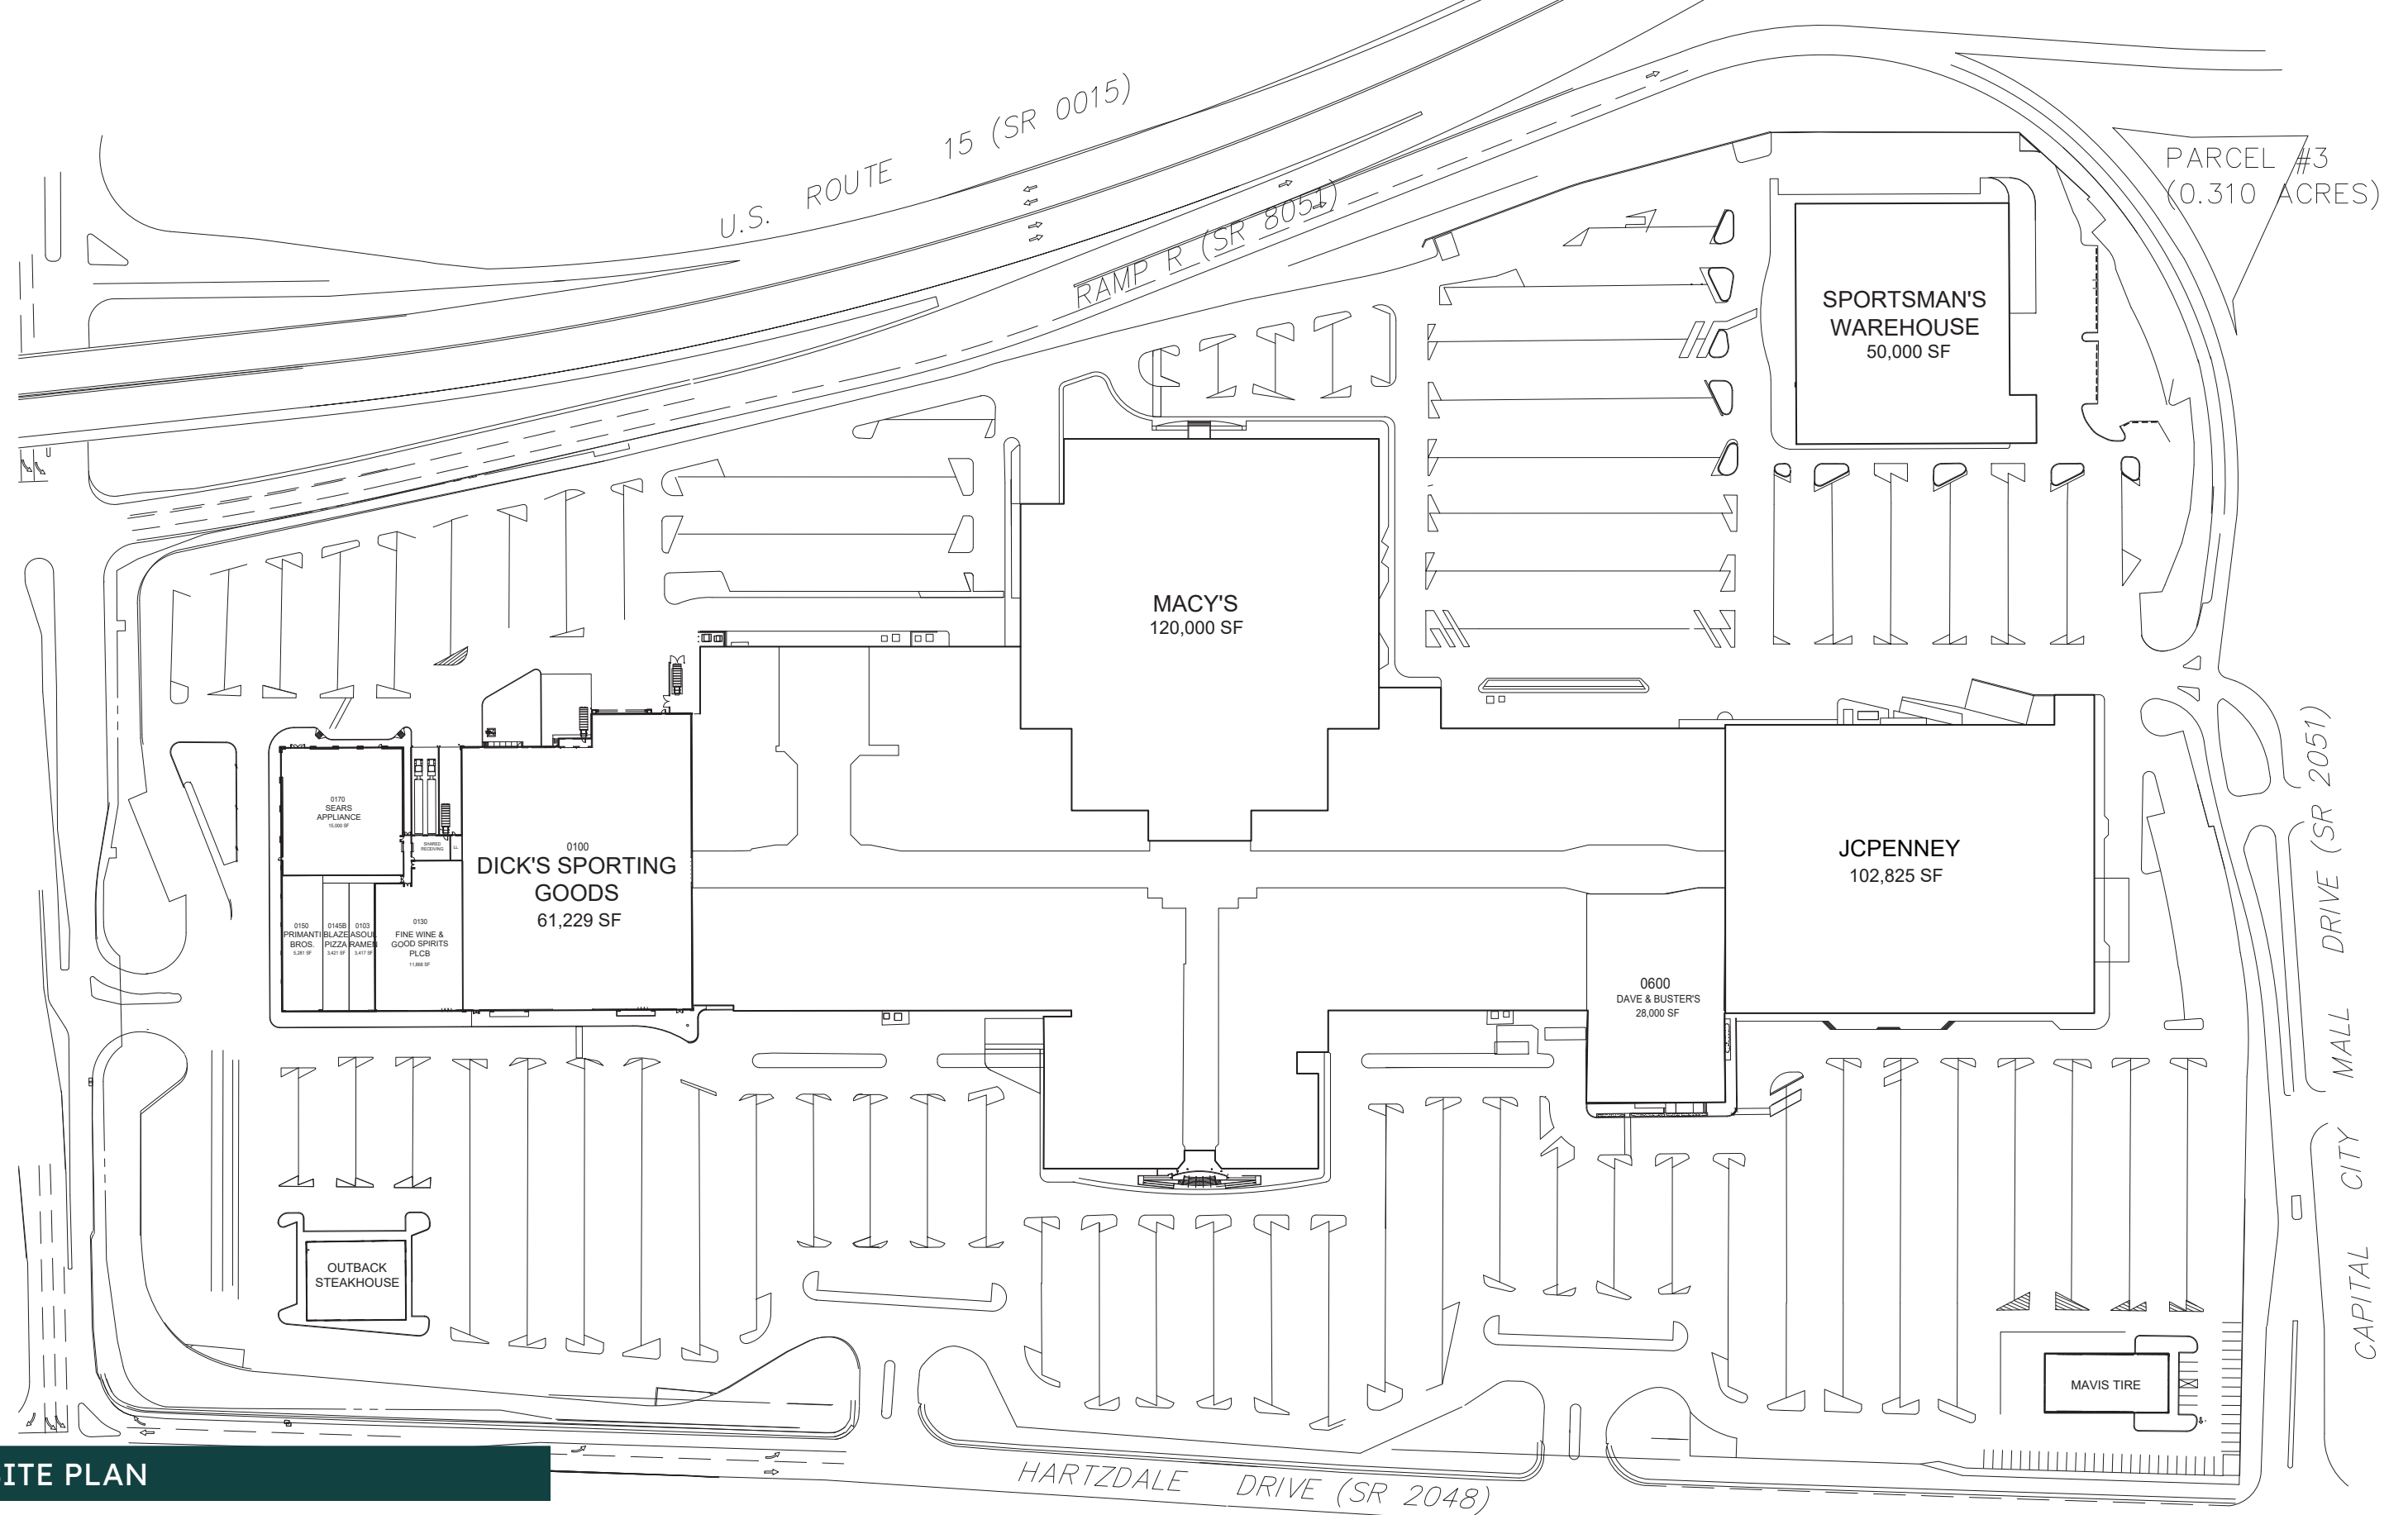

SITE PLAN

Capital City Mall

Camp Hill, PA